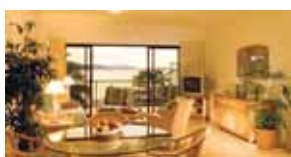

Accommodation Choices

Garden View Room (6)

1 x queen bed, garden views.

Garden View Room (5)

2 x queen bed, garden views.

Ocean View Room (12)

2 x queen beds, ocean views, large private balcony.

Bay View Spa Suite (13)

1 x queen bed, internal spa bath, private balcony, ocean views.

Bay View Spa Suite (5)

1 x queen bed, internal spa bath, sofa bed lounge, private balcony, ocean views.

Coral Sea Spa Suite (15)

1 x queen bed, outdoor balcony spa and hammock, private balcony, ocean views.

Coral Sea Spa Suite (6)

1 x queen bed, outdoor balcony spa and hammock, sofa bed lounge, private balcony, ocean views.

1 Bedroom Penthouse (1)

1 x queen bed, internal spa bath, full kitchen, lounge room, dining, laundry, balcony, ocean views.

1 Bedroom Beach House (1)

1 x queen bed, kitchen, lounge room, ocean views, and balcony.

2 Bedroom Penthouse (4)

1 x queen bed with balcony spa bath, 2 x single beds, 2 bathrooms, full kitchen, lounge room, dining, laundry, balcony, ocean views.

2 Bedroom Beach House - Ocean Views (2)

1 x queen bed, 2 x single beds, kitchen, lounge and dining room, ocean views, and balcony.

2 Bedroom Beach House - Garden Views (1)

1 x queen bed, 2 x single beds, kitchen, lounge and dining room, garden views, balcony.

3 Bedroom Penthouse (1)

1 x king bed with internal spa, 1 x queen bed, 2 x single beds, 2 bathrooms, full kitchen, lounge room, dining, laundry, balcony, ocean views.

3 Bedroom Beach House (1)

1 x king bed, 1 x queen bed, 2 x single beds, 2 bathrooms, kitchen, lounge room, dining, laundry, balcony, outdoor spa, bay views.

Family Suite (2)

2 x queens beds, 1 x double sofa lounge, galley kitchen, balcony, ocean views.